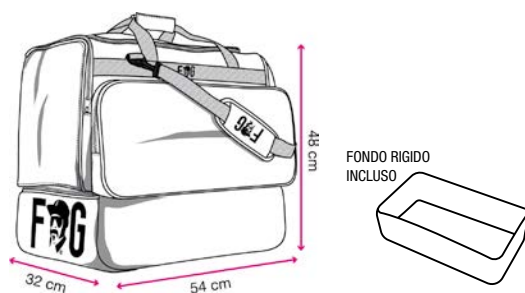

TORPEDO 10

€ 33,50 +iva

Borsa Allenamento / Training Bag

100% POLYESTER

Taglie Disponibili / Size Available:

SENIOR

JUNIOR

09: Blu / Blue