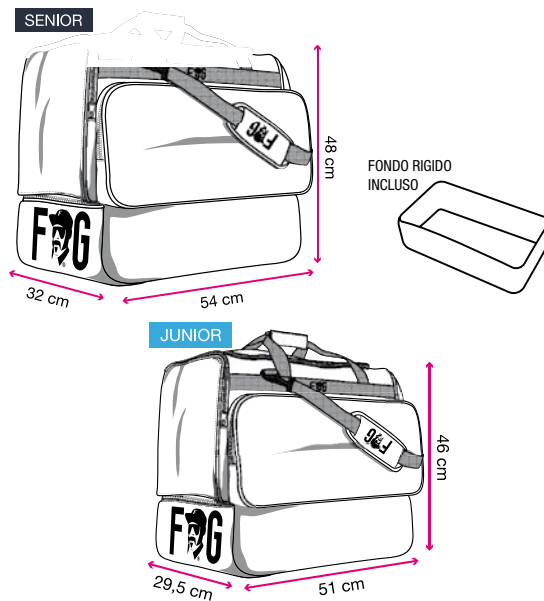

FLUO 10

€ 37,70 +iva

Borsa Allenamento / Training Bag

100% POLYESTER

Taglie Disponibili / Size Available:

SENIOR

JUNIOR

02: Rosso / Red