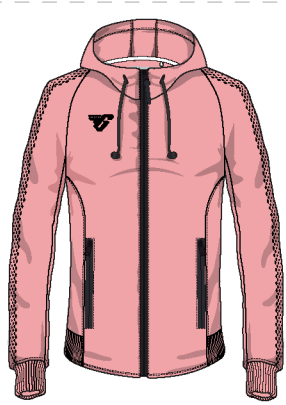

Taglie Disponibili / Size Available:

2XS XS S M L XL 2XL 3XL

1312: Arancione-Nero / Orange-Black

0901: Blu-Bianco
Blue-White

0701: Azzurro-Bianco
Royal-White

1201: Nero-Bianco
Black-White

0309: Giallo-Blu
Yellow-Blue

0109: Bianco-Blu
White-Blue

0201: Rosso-Bianco
Red-White

1612: Rosa-Nero
Pink-Black

SHIELD

€ 69,00 +iva

HYPER-PRO
PERFORMANCE SPORTWEAR

Giacca Idrorepellente / Waterproof Jacket

60% POLYESTER - 30% POLYPROPYLENE - 10% ELASTAN

Taglie Disponibili / Size Available:

4XS 3XS 2XS XS S M L XL 2XL 3XL

09: Blu / Blue

12: Nero / Black

OFFICIAL WEAR

URBAN

€ 59,00 +iva

Smanicato Idrorepellente / Waterproof Vest