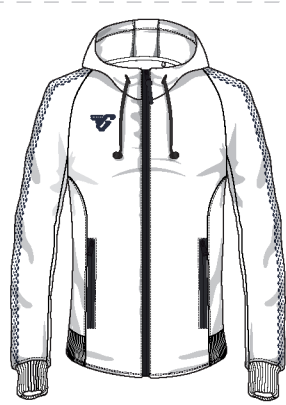

Taglie Disponibili / Size Available:

2XS XS S M L XL 2XL 3XL

1312: Arancione-Nero / Orange-Black

0901: Blu-Bianco
Blue-White

0701: Azzurro-Bianco
Royal-White

1201: Nero-Bianco
Black-White

0309: Giallo-Blu
Yellow-Blue

0109: Bianco-Blu
White-Blue

0201: Rosso-Bianco
Red-White

1612: Rosa-Nero
Pink-Black

SHIELD

€ 69,00 +iva

HYPER-PRO
PERFORMANCE SPORTWEAR

Giacca Idrorepellente / Waterproof Jacket

60% POLYESTER - 30% POLYPROPYLENE - 10% ELASTAN

Taglie Disponibili / Size Available:

4XS 3XS 2XS XS S M L XL 2XL 3XL

09: Blu / Blue

12: Nero / Black

OFFICIAL WEAR

URBAN

€ 59,00 +iva

Smanicato Idrorepellente / Waterproof Vest