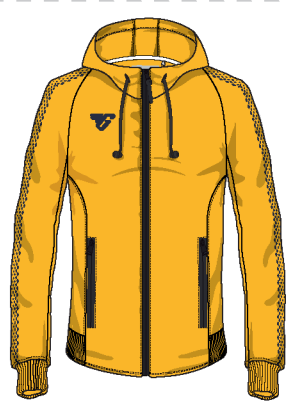

Taglie Disponibili / Size Available:

2XS XS S M L XL 2XL 3XL

1312: Arancione-Nero / Orange-Black

0901: Blu-Bianco
Blue-White

0701: Azzurro-Bianco
Royal-White

1201: Nero-Bianco
Black-White

0309: Giallo-Blu
Yellow-Blue

0109: Bianco-Blu
White-Blue

0201: Rosso-Bianco
Red-White

1612: Rosa-Nero
Pink-Black

SHIELD

€ 69,00 +iva

HYPER-PRO
PERFORMANCE SPORTWEAR

Giacca Idrorepellente / Waterproof Jacket

60% POLYESTER - 30% POLYPROPYLENE - 10% ELASTAN

Taglie Disponibili / Size Available:

4XS 3XS 2XS XS S M L XL 2XL 3XL

09: Blu / Blue

12: Nero / Black

OFFICIAL WEAR

URBAN

€ 59,00 +iva

Smanicato Idrorepellente / Waterproof Vest

60% POLYESTER - 30% POLYPROPYLENE - 10% ELASTAN

Taglie Disponibili / Size Available:

2XS XS S M L XL 2XL 3XL

Grigio / Grey

Blu / Blue

Rosso / Red

Nero / Black

Giallo / Yellow